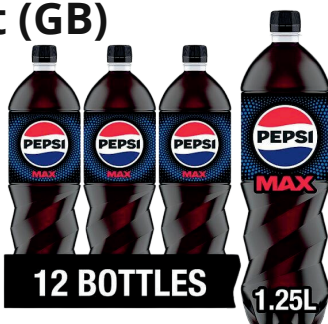

McCain 9/16

4x2.27kg

(618259)

CASE

£14.29

Bernard Meaty Ribs

10kg

(626551)

CASE

£37.49

Pepsi Max Pet (GB)

12x1.5ltr

(11941)

CASE

£9.49

Pink Apple No6a Foil

Containers Standard

500's

(64843)

CASE

£20.29

All prices exclude VAT and are subject to availability, manufacturers' price increases and any change in VAT or duty rates E & OE.

Fresh Fish/ Tofu and Cakes available every Thursday! 每周四有冰鲜鱼/豆腐和蛋糕