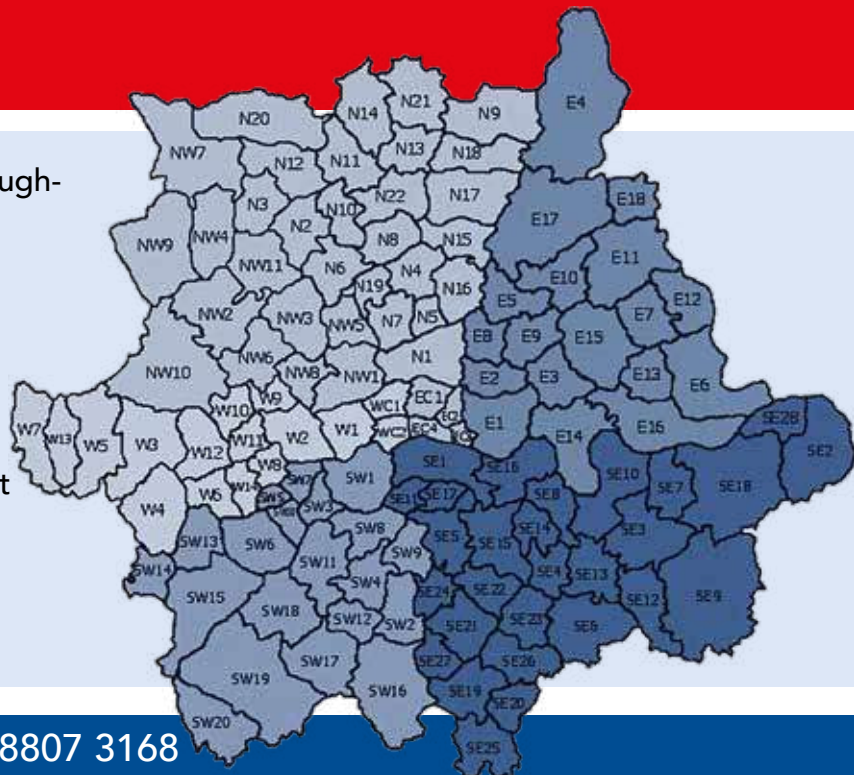

In addition to London, we also deliver throughout the UK with our modern temperature controlled delivery vehicles.

Our sales staff handle customer requests quickly and efficiently.

Orders placed before midnight will be delivered the next day and there is also a 'fast track' delivery service to the customers in urgent need.

Please contact us to place your order.

Phone: 020 8887 9999 Fax: 020 8807 3168